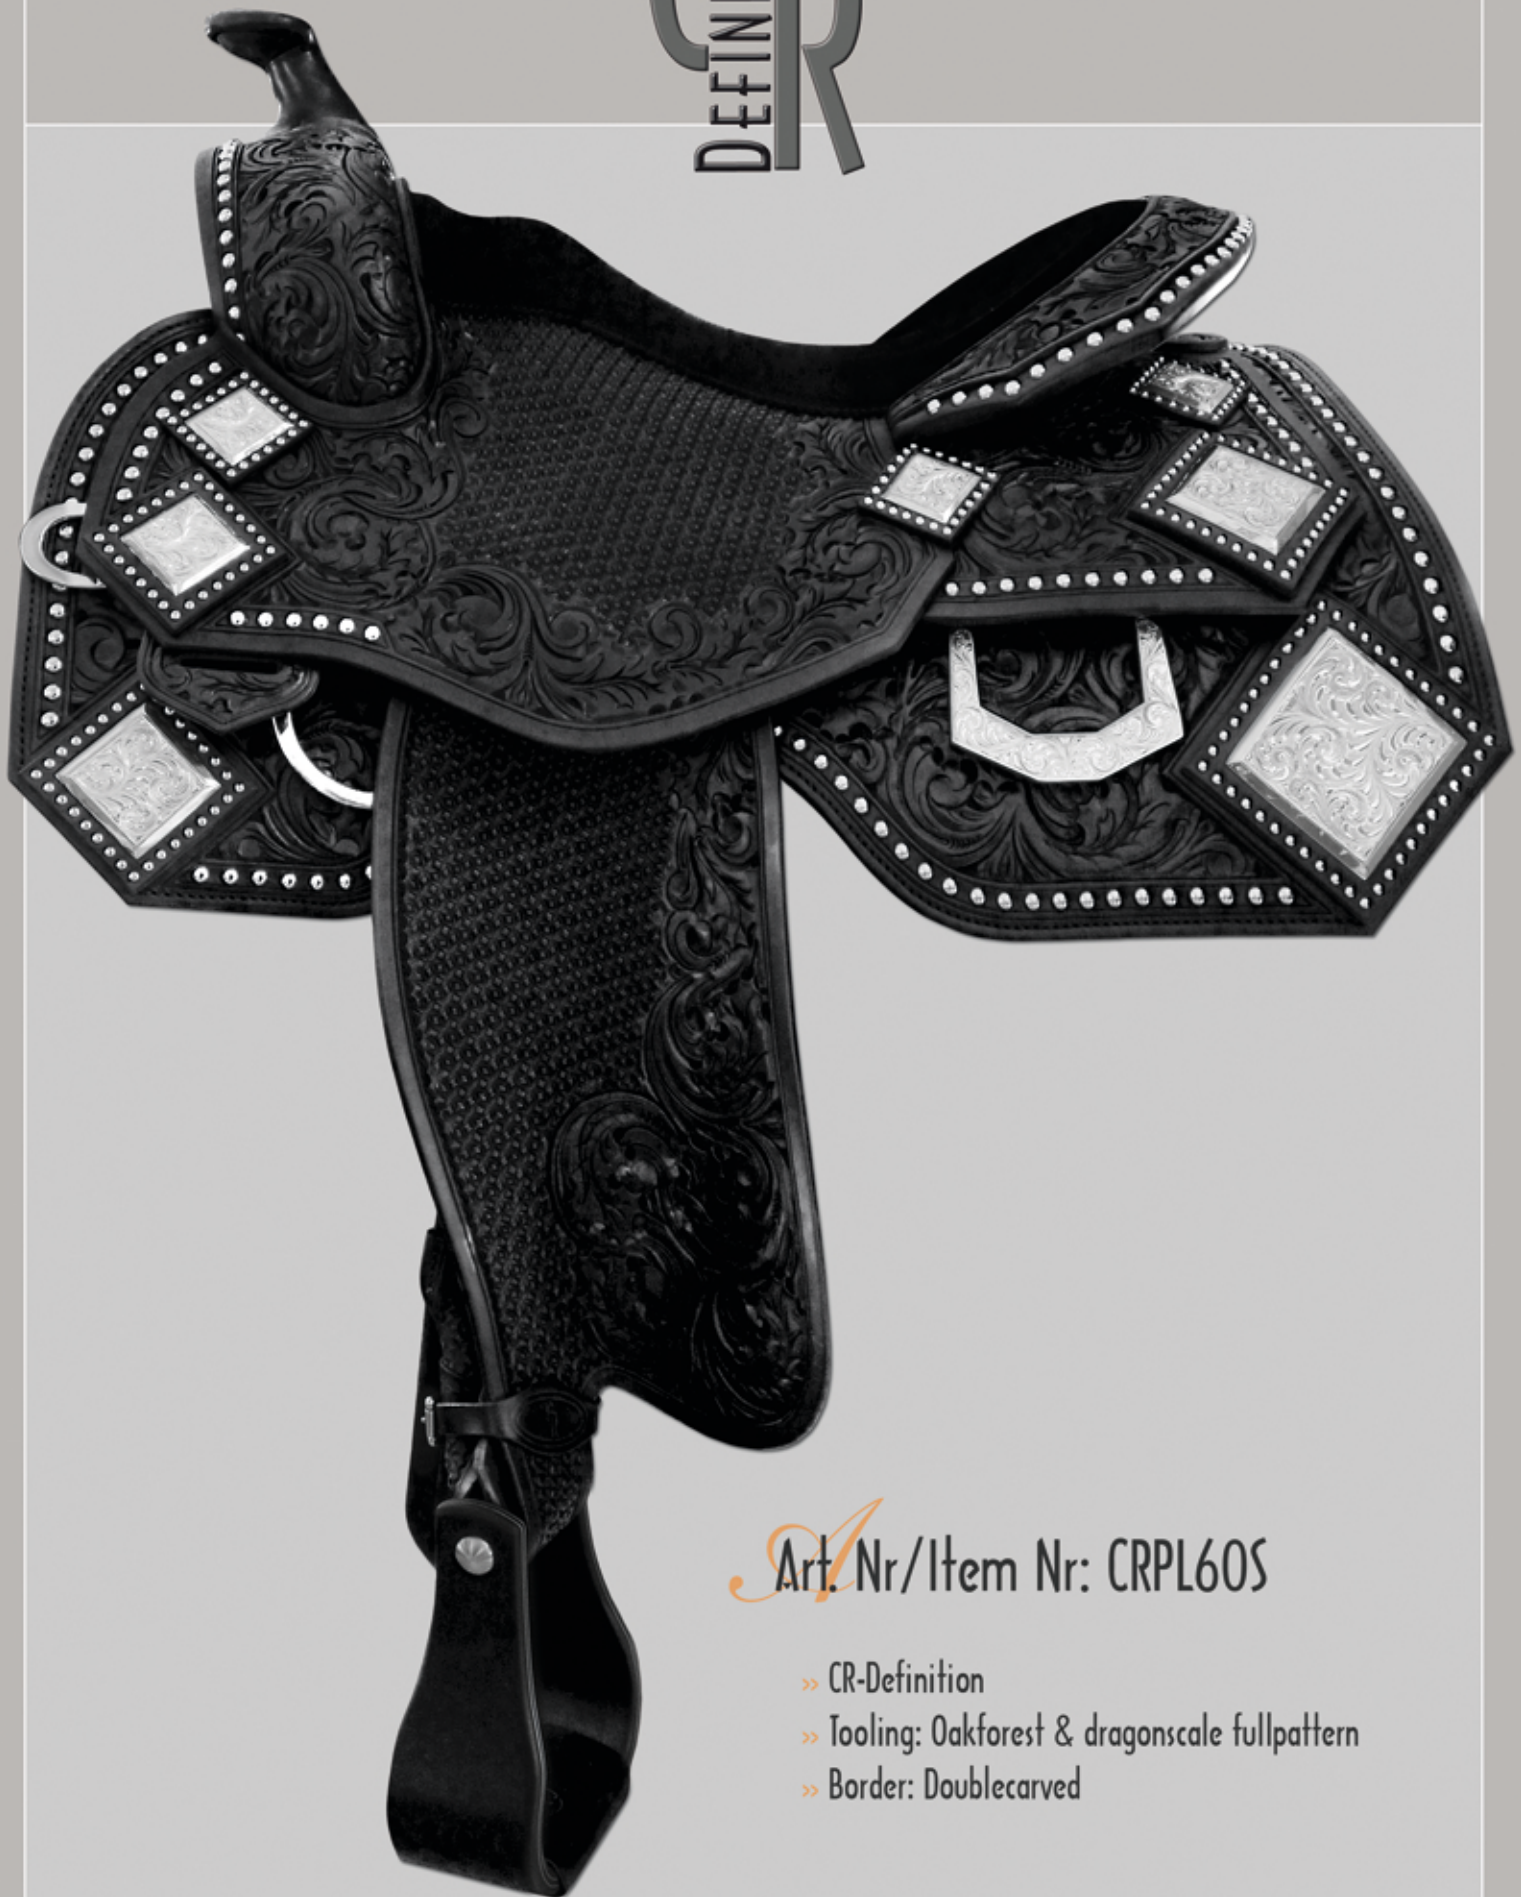

DEFINITION
R

Art. Nr/Item Nr: CRPL60S

- » CR-Definition
- » Tooling: Oakforest & dragonscale fullpattern
- » Border: Doublecarved